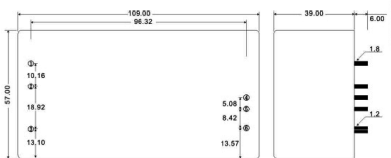

AC/DC Power Module

Module Type

AHC

5W, 90-264VAC, S
Outputs 3.3, 5, 12, 15, 24

APC

5W, 90-264VAC, S,D
Outputs 3.3, 5, 12, 15, 24,±5, ±12, ±15

AFC

10W, 90 -264VAC, S
Outputs 3.3, 5, 12, 15, 24

ATC

10W, 90-264VAC, S, D
Outputs 3.3, 5, 12, 15, 24,±5, ±12, ±15

ANC

15W, 90-264VAC, S,D,T
Outputs 5, 12, 15, 24,±5,±12,±15,5/±12,5/±15

ASC

30W, 90 -264VAC, S
Outputs 5, 12, 15, 24,±5,±12,±15,5/±12,5/±15

AQC 60

6W, 90-264VAC,
Outputs 5, 12, 15, 24

AHC-DN

5W, 90-264VAC, S
Outputs 3.3, 5, 12, 15, 24

APC-DN

5W, 90 -264VAC, S,D
Outputs 3.3, 5, 12, 15, 24,±5, ±12, ±15