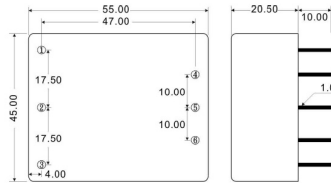

AC/DC Power Module

Module Type

AHC

5W, 90-264VAC, S
Outputs 3.3, 5, 12, 15, 24

APC

5W, 90-264VAC, S,D
Outputs 3.3, 5, 12, 15, 24,±5, ±12, ±15

AFC

10W, 90 -264VAC, S
Outputs 3.3, 5, 12, 15, 24

ATC

10W, 90-264VAC, S, D
Outputs 3.3, 5, 12, 15, 24,±5, ±12, ±15

ANC

15W, 90-264VAC, S,D,T
Outputs 5, 12, 15, 24,±5,±12,±15,5/±12,5/±15

ASC

30W, 90 -264VAC, S
Outputs 5, 12, 15, 24,±5,±12,±15,5/±12,5/±15

AQC 60

6W, 90-264VAC,
Outputs 5, 12, 15, 24

AHC-DN

5W, 90-264VAC, S
Outputs 3.3, 5, 12, 15, 24

APC-DN

5W, 90 -264VAC, S,D
Outputs 3.3, 5, 12, 15, 24,±5, ±12, ±15