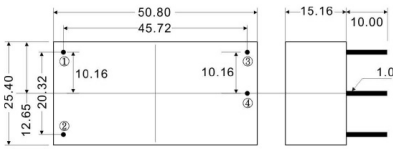

AC/DC Power Module

Module Type

AHC

5W, 90-264VAC, S
Outputs 3.3, 5, 12, 15, 24

APC

5W, 90-264VAC, S,D
Outputs 3.3, 5, 12, 15, 24,±5, ±12, ±15

AFC

10W, 90 -264VAC, S
Outputs 3.3, 5, 12, 15, 24

ATC

10W, 90-264VAC, S, D
Outputs 3.3, 5, 12, 15, 24,±5, ±12, ±15

ANC

15W, 90-264VAC, S,D,T
Outputs 5, 12, 15, 24,±5,±12,±15,5/±12,5/±15

ASC

30W, 90 -264VAC, S
Outputs 5, 12, 15, 24,±5,±12,±15,5/±12,5/±15

AQC 60