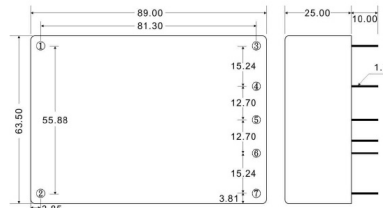

ATC

10W, 90-264VAC, S, D
Outputs 3.3, 5, 12, 15, 24,±5, ±12, ±15

ANC

15W, 90-264VAC, S,D,T
Outputs 5, 12, 15, 24,±5,±12,±15,5/±12,5/±15

ASC

30W, 90 -264VAC, S
Outputs 5, 12, 15, 24,±5,±12,±15,5/±12,5/±15

AQC 60