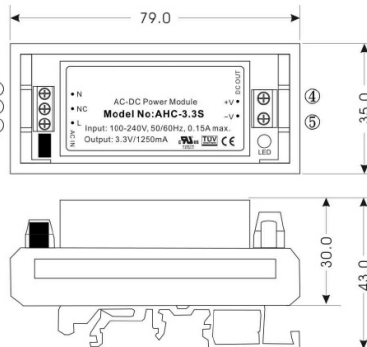

AC/DC Power Module

Module Type

AHC

5W, 90-264VAC, S
Outputs 3.3, 5, 12, 15, 24

APC

5W, 90-264VAC, S,D
Outputs 3.3, 5, 12, 15, 24,±5, ±12, ±15

AFC

10W, 90 -264VAC, S
Outputs 3.3, 5, 12, 15, 24

ATC

10W, 90-264VAC, S, D
Outputs 3.3, 5, 12, 15, 24,±5, ±12, ±15

ANC

15W, 90-264VAC, S,D,T
Outputs 5, 12, 15, 24,±5,±12,±15,5/±12,5/±15

ASC

30W, 90 -264VAC, S
Outputs 5, 12, 15, 24,±5,±12,±15,5/±12,5/±15

AQC 60

6W, 90-264VAC,
Outputs 5, 12, 15, 24

AHC-DN

5W, 90-264VAC, S
Outputs 3.3, 5, 12, 15, 24

APC-DN

5W, 90 -264VAC, S,D
Outputs 3.3, 5, 12, 15, 24,±5, ±12, ±15