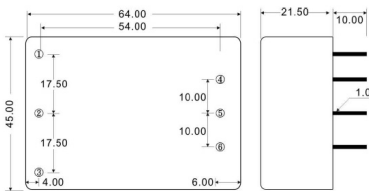

AC/DC Power Module

Module Type

AHC

5W, 90-264VAC, S
Outputs 3.3, 5, 12, 15, 24

APC

5W, 90-264VAC, S,D
Outputs 3.3, 5, 12, 15, 24,±5, ±12, ±15

AFC

10W, 90 -264VAC, S
Outputs 3.3, 5, 12, 15, 24

ATC

10W, 90-264VAC, S, D
Outputs 3.3, 5, 12, 15, 24,±5, ±12, ±15

ANC

15W, 90-264VAC, S,D,T
Outputs 5, 12, 15, 24,±5,±12,±15,5/±12,5/±15

ASC

30W, 90 -264VAC, S
Outputs 5, 12, 15, 24,±5,±12,±15,5/±12,5/±15

AQC 60

6W, 90-264VAC,
Outputs 5, 12, 15, 24

AHC-DN

5W, 90-264VAC, S
Outputs 3.3, 5, 12, 15, 24

APC-DN

5W, 90 -264VAC, S,D
Outputs 3.3, 5, 12, 15, 24,±5, ±12, ±15