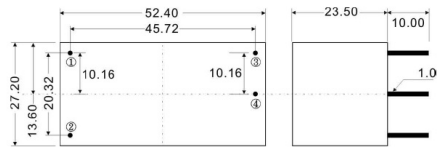

AC/DC Power Module

Module Type

AHC

5W, 90-264VAC, S
Outputs 3.3, 5, 12, 15, 24

APC

5W, 90-264VAC, S,D
Outputs 3.3, 5, 12, 15, 24,±5, ±12, ±15

AFC

10W, 90 -264VAC, S
Outputs 3.3, 5, 12, 15, 24

ATC

10W, 90-264VAC, S, D
Outputs 3.3, 5, 12, 15, 24,±5, ±12, ±15

ANC

15W, 90-264VAC, S,D,T
Outputs 5, 12, 15, 24,±5,±12,±15,5/±12,5/±15

ASC

30W, 90 -264VAC, S
Outputs 5, 12, 15, 24,±5,±12,±15,5/±12,5/±15

AQC 60