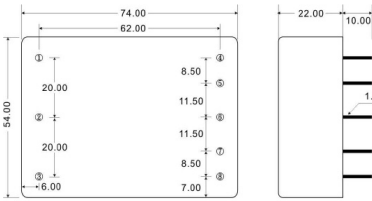

AC/DC Power Module

Module Type

AHC

5W, 90-264VAC, S
Outputs 3.3, 5, 12, 15, 24

APC

5W, 90-264VAC, S,D
Outputs 3.3, 5, 12, 15, 24,±5, ±12, ±15

AFC

10W, 90 -264VAC, S
Outputs 3.3, 5, 12, 15, 24

ATC

10W, 90-264VAC, S, D
Outputs 3.3, 5, 12, 15, 24,±5, ±12, ±15

ANC

15W, 90-264VAC, S,D,T
Outputs 5, 12, 15, 24,±5,±12,±15,5/±12,5/±15

ASC

30W, 90 -264VAC, S
Outputs 5, 12, 15, 24,±5,±12,±15,5/±12,5/±15

AQC 60

6W, 90-264VAC,
Outputs 5, 12, 15, 24

AHC-DN

5W, 90-264VAC, S
Outputs 3.3, 5, 12, 15, 24

APC-DN

5W, 90 -264VAC, S,D
Outputs 3.3, 5, 12, 15, 24,±5, ±12, ±15