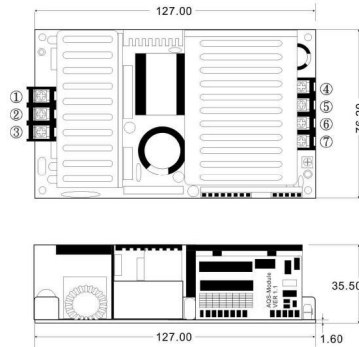

AC/DC Switching Power Supply

Open Frame Model AQS 750

75W, 90-264VAC,
Outputs 5, 12, 15, 24

AQF1500

150W, 90-264VAC
Outputs 3.3, 5, 12, 15, 24, 48

Enclosed AQS75E

75W, 90-264VAC
Outputs 5, 12, 15, 24

[AQF150E](#)