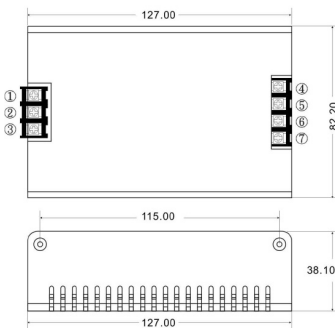

[AQF150E](#)

150W, 90-264VAC
Outputs 3.3, 5, 12, 15, 24, 48