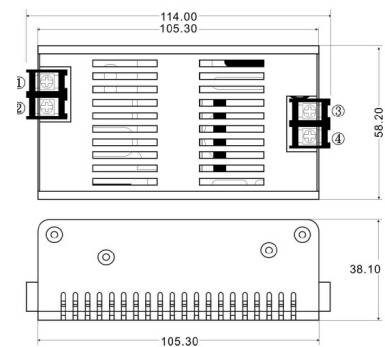

AC/DC Switching Power Supply

Open Frame Model AQS 750

75W, 90-264VAC,
Outputs 5, 12, 15, 24

AQF1500

150W, 90-264VAC
Outputs 3.3, 5, 12, 15, 24, 48

Enclosed AQS75E

75W, 90-264VAC
Outputs 5, 12, 15, 24

[AQF150E](#)

150W, 90-264VAC
Outputs 3.3, 5, 12, 15, 24, 48

[AQF250E](#)

250W, 90 -264VAC
Outputs 3.3, 5, 12, 15, 24, 48