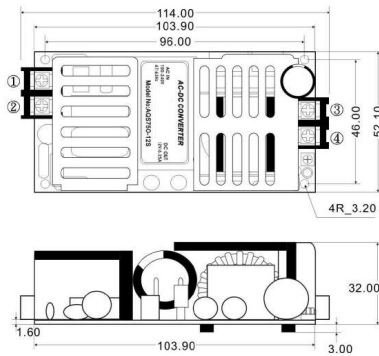

AC/DC Switching Power Supply

Open Frame Model AQS 750

75W, 90-264VAC,
Outputs 5, 12, 15, 24

AQF1500

150W, 90-264VAC
Outputs 3.3, 5, 12, 15, 24, 48

Enclosed AQS75E

75W, 90-264VAC
Outputs 5, 12, 15, 24

[AQF150E](#)